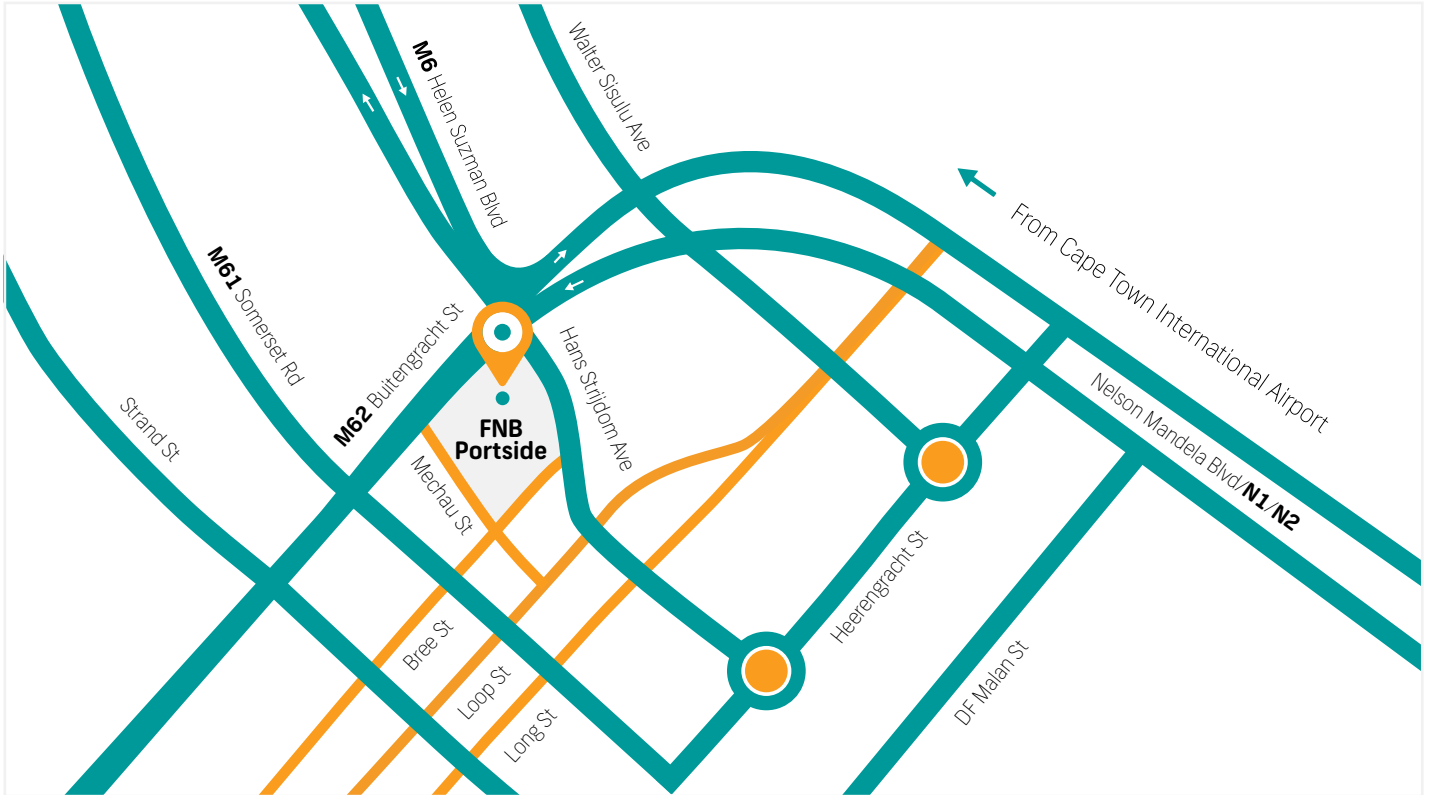

# Directions to FNB Portside.

## From Cape Town International Airport:

1. Head northeast.
2. Slight right toward Airport Approach Road.
3. Slight left toward Airport Approach Road.
4. Turn left into Airport Approach Road.
5. Keep right to stay on Airport Approach Road.
6. Merge onto Settlers Way/N2 via the ramp to Cape Town.
7. Merge onto N2.
8. Continue onto Buitengracht Street.
9. FNB Portside will be on your left.
10. Turn left into Mechau Street and left into the parking area.
11. FNB parking levels: P4– P7.
12. FNB reception: 8th Floor. Access via parking level lift.

## From Willowbridge:

1. Head south on Carl Cronje Drive toward Frans Conradie Drive.
2. Take the first left into Frans Conradie Drive.
3. Take the first left into Durban Road.
4. Continue onto Willie van Schoor Avenue.
5. Turn left to merge onto N1 toward Cape Town.
6. Keep right at the fork, follow signs for Sea Point/ Waterfront and merge onto Nelson Mandela Blvd/N1/N2.
7. Continue onto Buitengracht Street.
8. FNB Portside will be on your left.
9. Turn left into Mechau Street and left into the parking area.
10. FNB parking levels: P4– P7.
11. FNB reception: 8th Floor. Access via parking level lift.